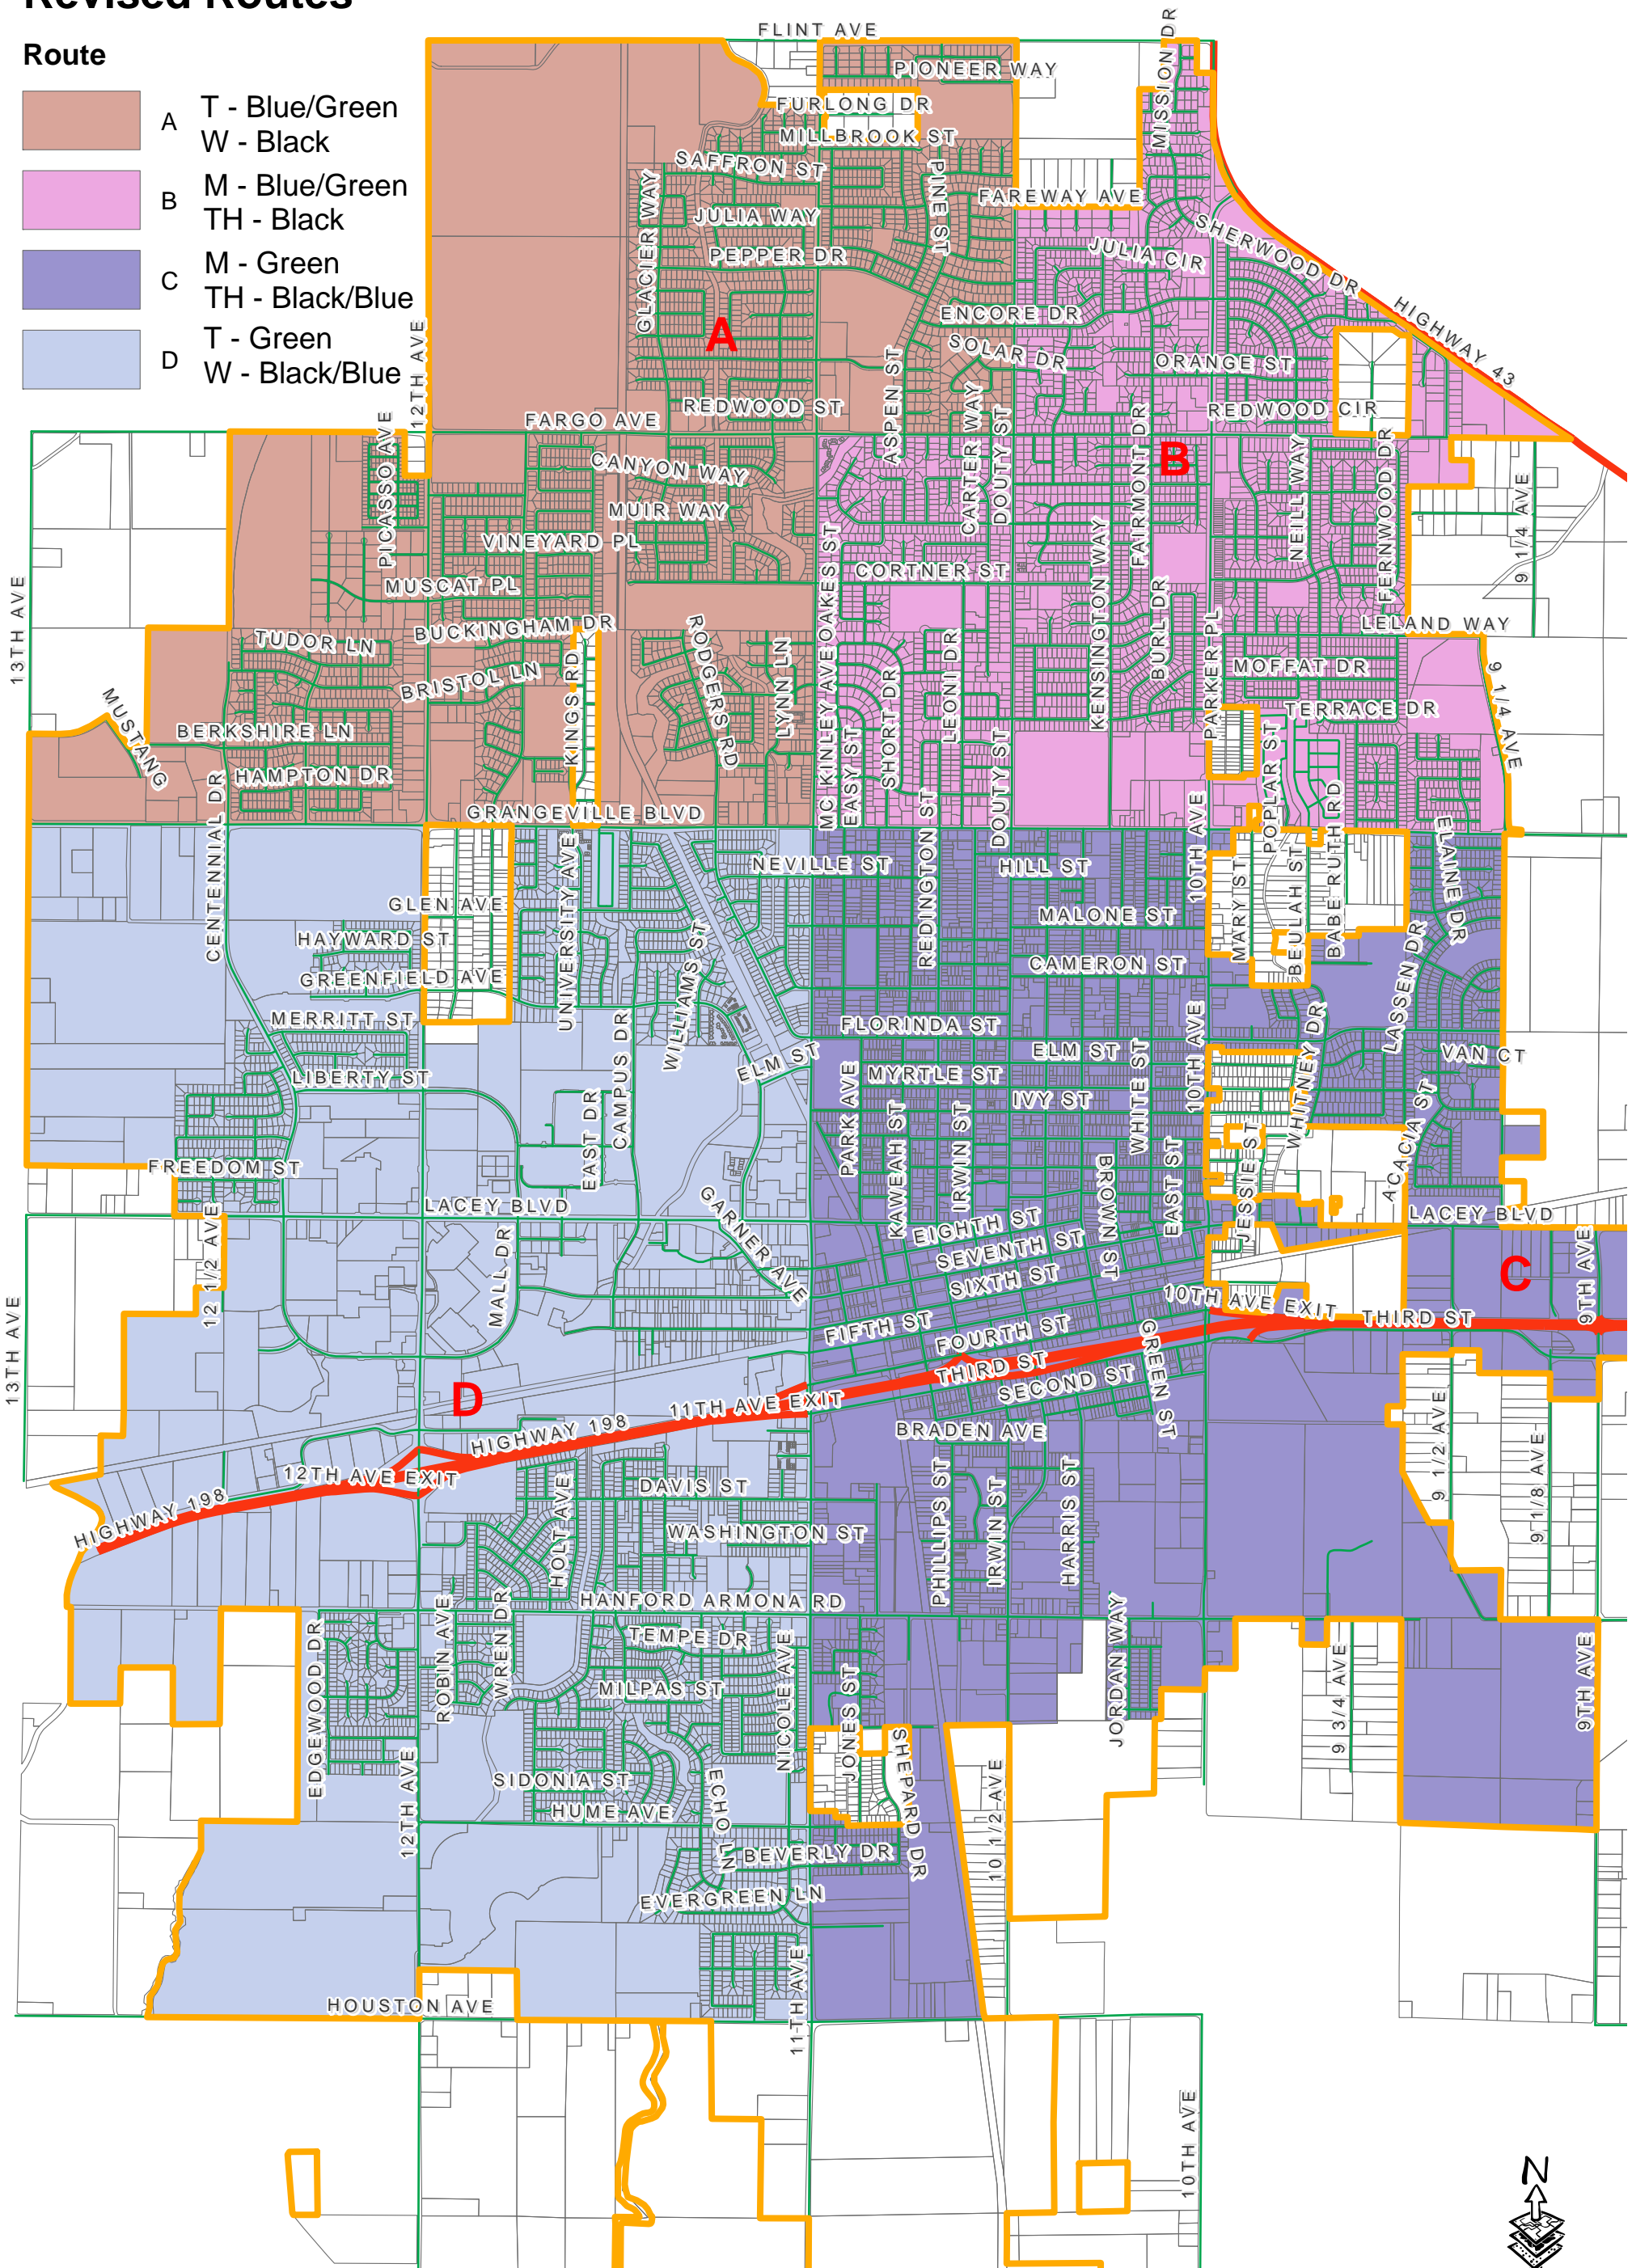

# Legend

## Revised Routes

### Route

- A T - Blue/Green  
W - Black
- B M - Blue/Green  
TH - Black
- C M - Green  
TH - Black/Blue
- D T - Green  
W - Black/Blue

# Revised Trash Routes

No Scale

Date: 10/07/13